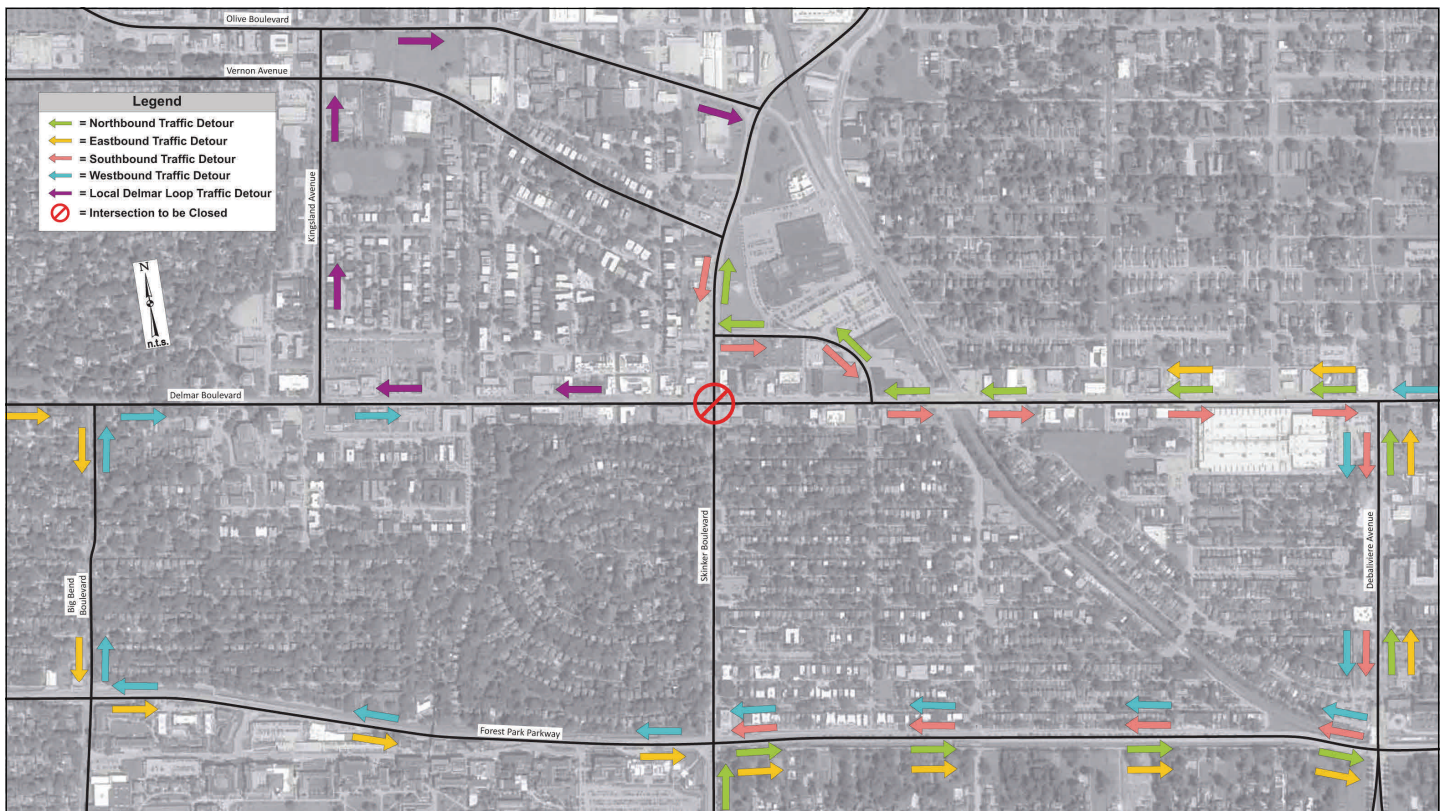

Skinker/Delmar Intersection

12-Day Closure

Monday, April 25th — Friday, May 6th

The Skinker/Delmar intersection will close for 12 days beginning Monday April 25. Contractors will be working around the clock to significantly reduce the number of days that track installation work will impact local businesses and residents.

Access to the Delmar Loop shopping, restaurant and entertainment district will remain open via detours on Forest Park Parkway, Big Bend Blvd. and DeBaliviere Ave. The detour routes will be monitored and traffic lights adjusted as needed throughout the closure period.