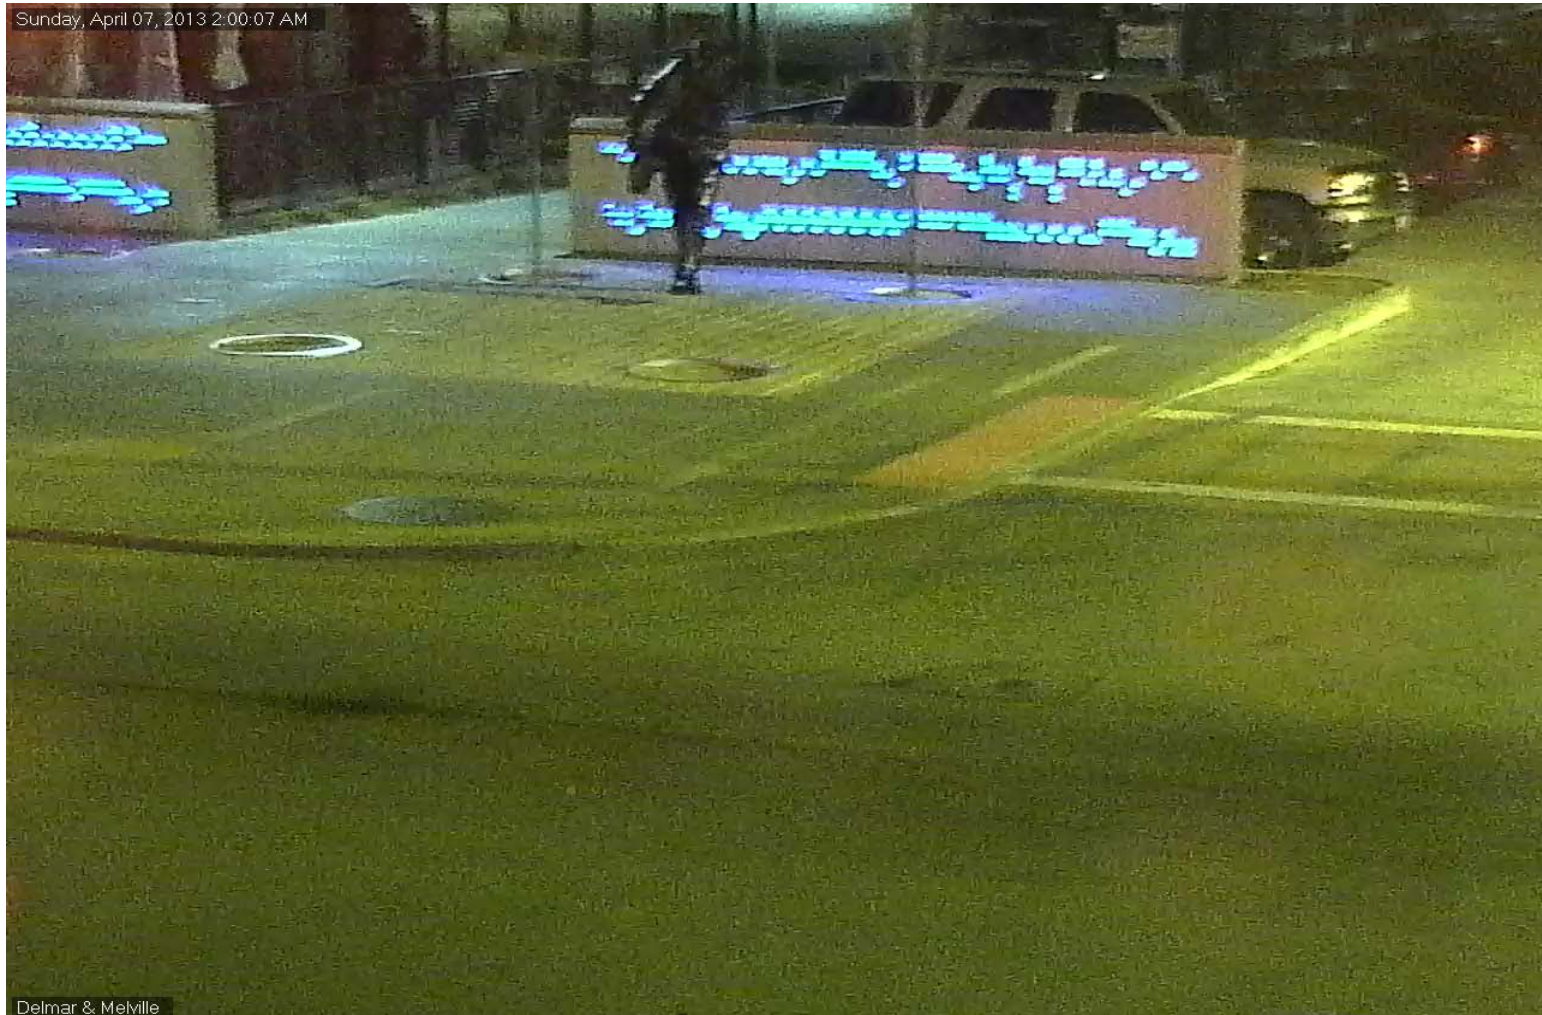

# Olive Blvd. Sidewalk Americans with Disabilities Act (ADA) Improvements

- Sections selected to be improved:
  - Woodson to Coolidge (1<sup>st</sup> application for funding)
    - South side unimproved or deteriorated asphalt shoulder
    - North side improved but needs maintenance
  - Coolidge to Grant (2<sup>nd</sup> application for funding)
    - South side unimproved or deteriorated asphalt shoulder
    - North side mostly improved but needs maintenance