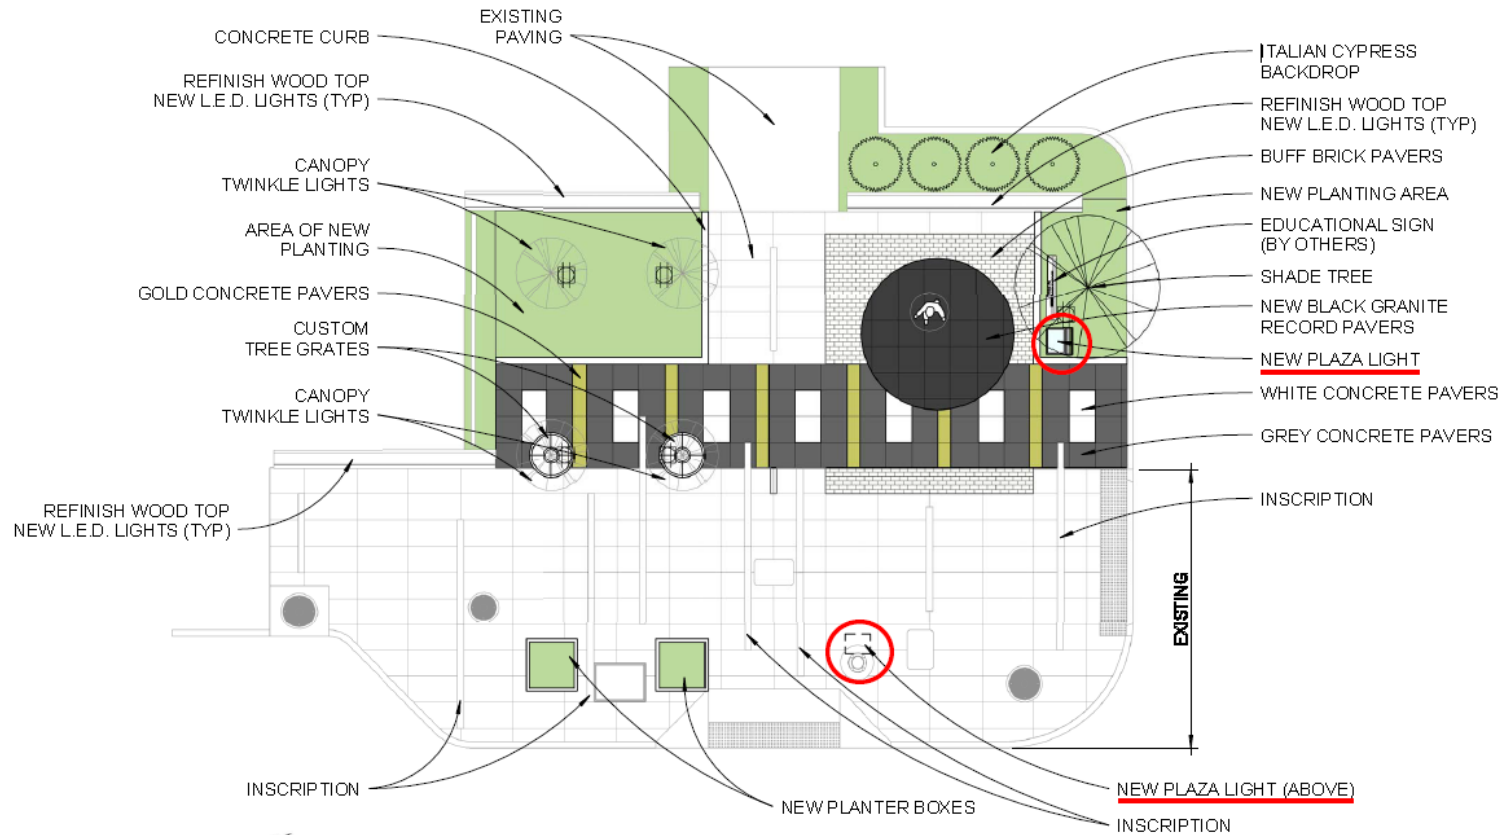

Melville Plaza Lighting Improvements

MELVILLE PLAZA - UNIVERSITY CITY

130033-0001

2013-09-12